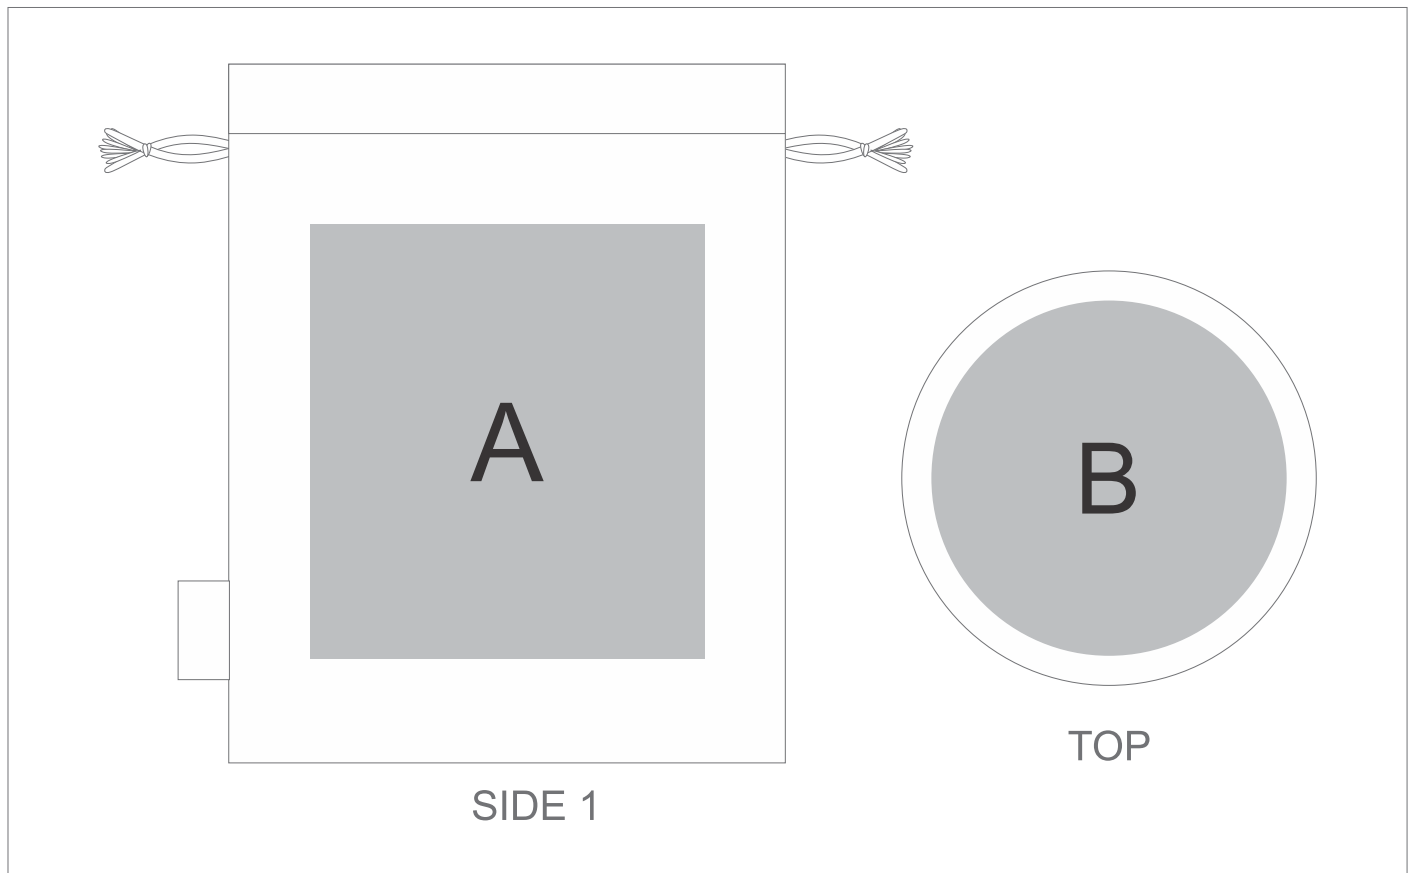

GF-EE-1116-B

Eva & Elm Aura Bath Massage & Exfoliate Brush

Need to know:

- Includes 1-Colour, 1-Position Screen Print on Pouch AND 1-Position Laser Engraving on Brush (setup fees apply)
- Due to tonal variations in the wood the laser engraving will vary from one item to the next and will likely vary in the same item.
- Laser Colour: Tonal

Branding Options:

Position A

1. Screen Print (SB)
1 Colour
Size: 100mm wide x 110mm high
2. Digital Direct Transfer (DDT-D)
Full Colour
Size: 74mm wide x 105mm high
3. Digital Direct Transfer (DDT-A)
Full Colour
Size: 100mm wide x 110mm high

Position B

1. Laser Engraving (LC)
N/A
Size: 90mm wide x 90mm high